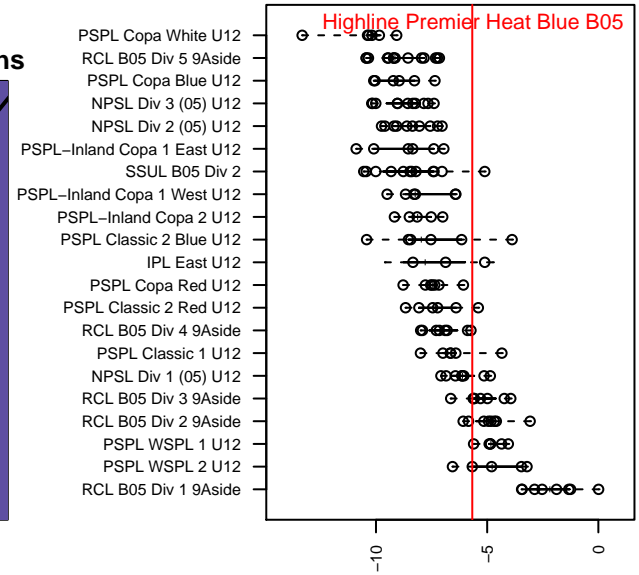

**attack and defense rating
relative to others at age
and all opponents in last 13 months**