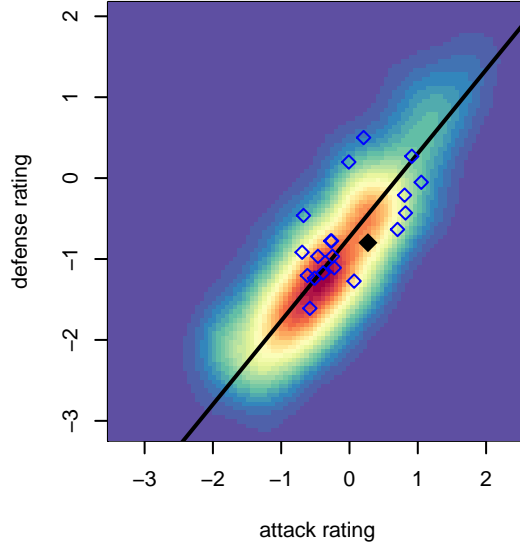

**attack and defense rating
relative to others at age
and all opponents in last 13 months**