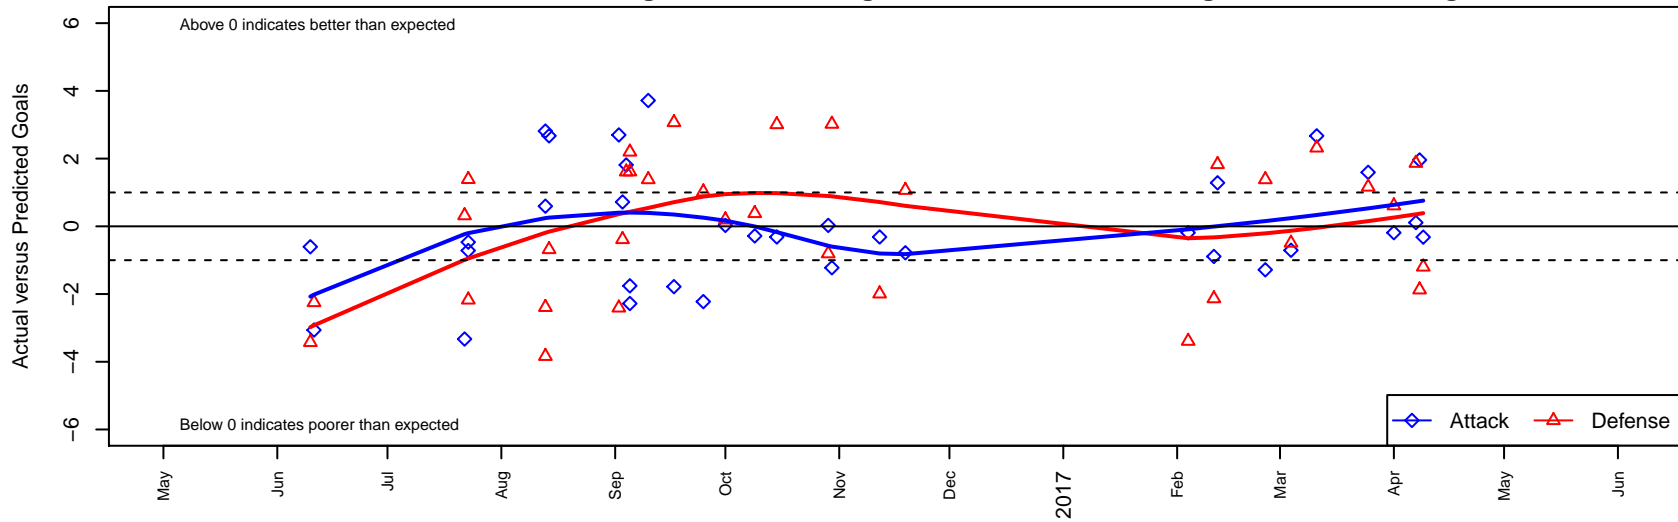

Highline Premier Heat Blue B05

Highline Premier FC
 Burien, WA
 B05 total strength=723
 attack=1.31 defense=0.45
 fall league = PSPL WSPL 2 U12
 spr league = Spr PSPL Classic 1 U12

alt names used:
 HIGHLINE PREMIER FCHPFC HEAT 05
 HPFC Heat 05
 Highline Premier FC Heat 05 Blue
 HPFC Heat 05
 HPFC Heat 05
 Highline Premier FC Heat 05 Blue
 HIGHLINE PREMIER FC HEAT '05 BLUE (WA)

Highline Premier Heat Blue B05
 Dots are actual minus expected GF (blue circles) and GA (red triangles).
 Blue line is smoothed change in attack strength. Red is smoothed change in defense strength.

**attack and defense variance (black dot)
relative to other teams
and top 10 in region**