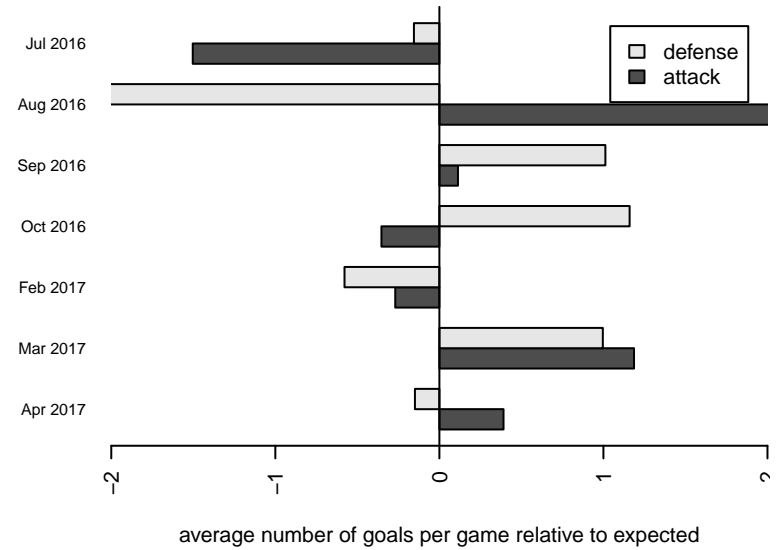

Performance relative to 13 month average