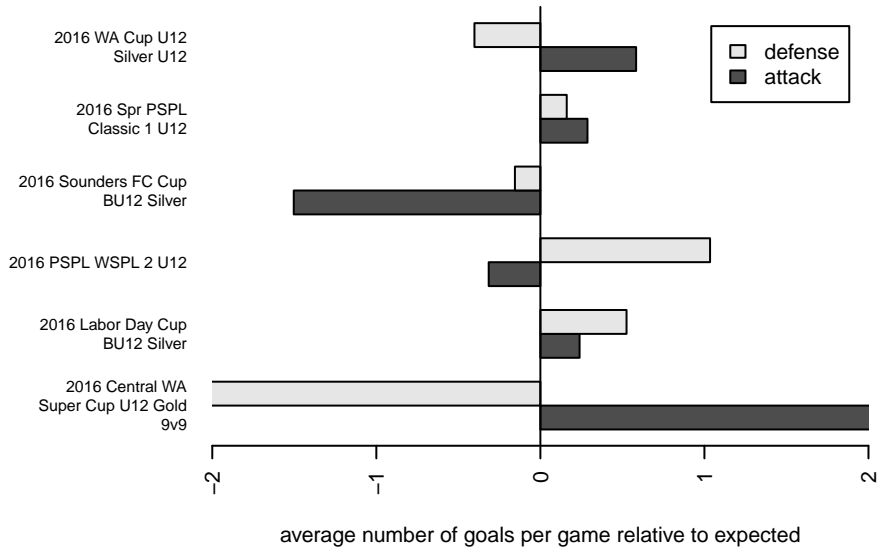

Performance relative to 13 month average